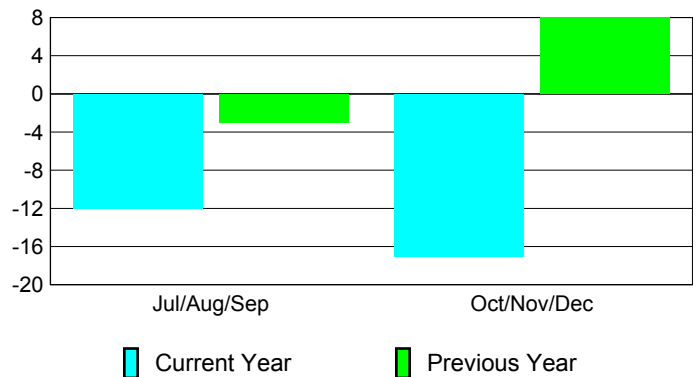

Comparison of Membership Gain/Loss

Current Year Compared to the Previous Year