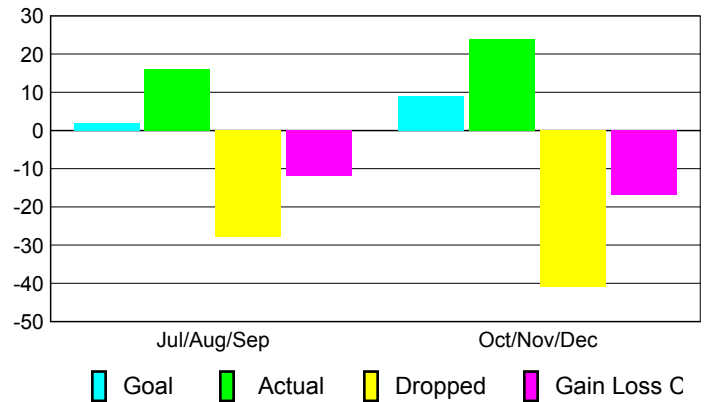

Membership Results 2010-2011

Goal, New, Dropped, Gain/Loss